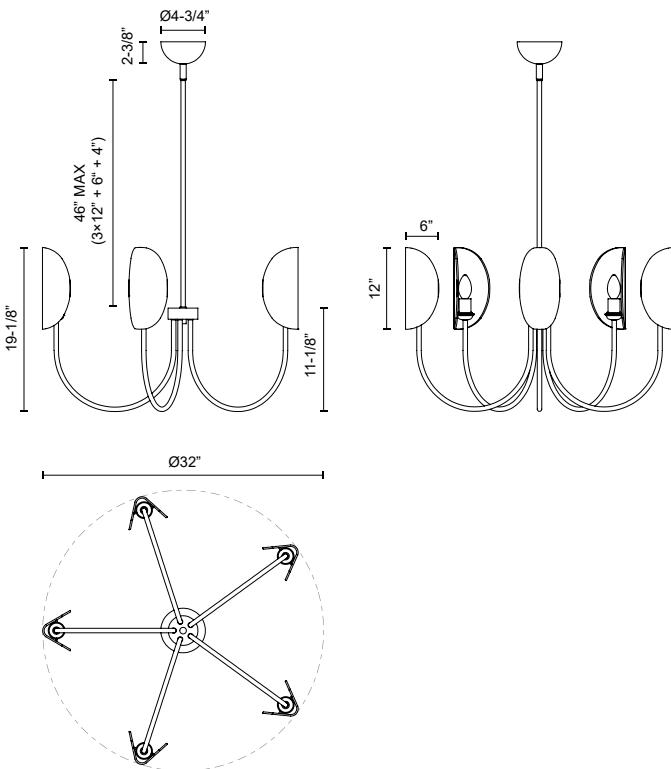

WWW.ALORAMOOD.COM